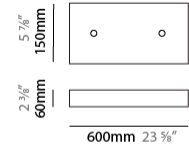

1. To build a product code in our configurator select the specify button on the base model # product page
2. To build a manual product code on this datasheet choose from the options listed below in blue font and add the suffix to the base model #

GENERAL

Series: Cosmos Square
Brand: Quasar
Division: Design
Mounting Type: Suspension
Mounting Location: Ceiling
Subcategory: Ambient

PHYSICAL

Shape: Rectangle
Length (mm): 875
Length (in): 34 ⁷/₁₆"
Width (mm): 395
Width (in): 15 ⁹/₁₆"
Height (mm): 250
Height (in): 9 ¹³/₁₆"
Max. Overall Height (mm): 2250
Max. Overall Height (in): 88 ⁹/₁₆"
Light Distribution: Omnidirectional
Weight (kg): 4
Weight (lbs): 8.82
Fixture Finish: [NIC / BRA / BBR](#)
Fixture Material: Metal
Cable Details: 2000mm Cable
Upon Request: Custom Sizes Optional Dowlight upon request

ELECTRICAL

Lamp Type: LED
Input Wattage (W): 57.6
Dimming: [Non-Dimming / Phase Dimming (120vac Only)](#)
Driver Included: Yes
Driver Location: Integrated
Driver Type: Constant Voltage - Universal
Driver Class: Class 2
Input Voltage (V): 120 - 277
Output Voltage (V): 12
Upon Request: (Not included - see components) Integral: 0-10Vdc dimming

LED

Number of LEDs: 96
Color Temperature (°K): [2400 / 2800](#)
Max. Delivered Lumen (lm): 2880 (2800K)
CRI: >90 CRI
Lamp Life (hrs): 50000

OPTICAL

RATINGS AND CERTIFICATIONS

Certified By: Certified for North American Standards
IP rating: IP20