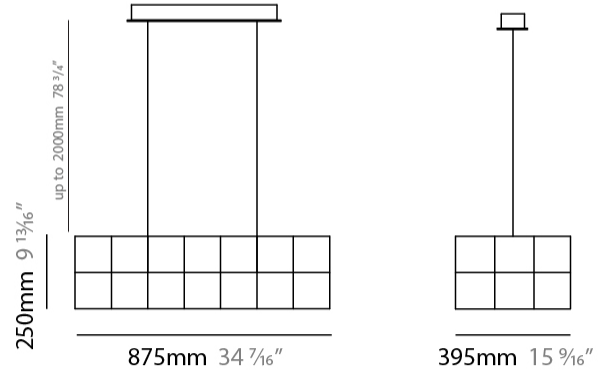

1. To build a product code in our configurator select the specify button on the base model # product page
2. To build a manual product code on this datasheet choose from the options listed below in blue font and add the suffix to the base model #

GENERAL

Series: Cosmos Square
Brand: Quasar
Division: Design
Mounting Type: Suspension
Mounting Location: Ceiling
Subcategory: Ambient

PHYSICAL

Shape: Rectangle
Length (mm): 875
Length (in): 34 ⁷/₁₆"
Width (mm): 395
Width (in): 15 ⁹/₁₆"
Height (mm): 250
Height (in): 9 ¹³/₁₆"
Max. Overall Height (mm): 2250
Max. Overall Height (in): 88 ⁹/₁₆"
Light Distribution: Omnidirectional
Weight (kg): 4
Weight (lbs): 8.82
Fixture Finish: [NIC / BRA / BBR](#)
Fixture Material: Metal
Cable Details: 2000mm Cable
Upon Request: Custom Sizes Optional Dowlight upon request

ELECTRICAL

Lamp Type: LED
Input Wattage (W): 57.6
Dimming: [Non-Dimming / Phase Dimming (120vac Only)](#)
Driver Included: Yes
Driver Location: Integrated
Driver Type: Constant Voltage - Universal
Driver Class: Class 2
Input Voltage (V): 120 - 277
Output Voltage (V): 12
Upon Request: (Not included - see components) Integral: 0-10Vdc dimming

LED

Number of LEDs: 96
Color Temperature (°K): [2400 / 2800](#)
Max. Delivered Lumen (lm): 2880 (2800K)
CRI: >90 CRI
Lamp Life (hrs): 50000

OPTICAL

RATINGS AND CERTIFICATIONS

Certified By: Certified for North American Standards
IP rating: IP20